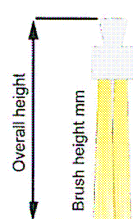

### Economy support brushes

Model		Overall
SE40	€ 11,45	46 mm
SE50	€ 11,45	56 mm
SE60	€ 11,45	66 mm

The sanding strips are designed to fit into NaxoFlex hubs but will fit directly into many other manufacturers e.g Flex-trim, Unisanding, Slipcon, Unosand and many more. In some cases a small adapter or insert is required since keyways vary in dimensions. If you need advice, please feel free to contact us.

Available with 03/04/07/20 mm blades or as a solid blade 00.

Model S32L-S52L

Light support brushes

Model S32H-S42H

Heavy support brushes

NaxoFlex AB, Box 305, SE-593 24 Västervik  
Tel: +46 490 25 75 00 Fax: +46 490 25 75 05  
E-mail: support@naxoflex.se, www.naxoflex.se