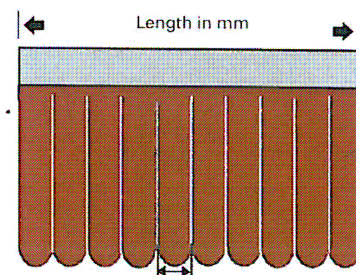

Harjahinnat €/metri alv. 0%. Hinnat 6/2010 alk. +3%.

Prislista Sanding strips

Single row brush Price L/M

Single side abrasive	Double side abrasive	Overall
P22 € 22,30	P22/2 € 31,20	42 mm
P32 € 22,30	P32/2 € 31,20	52 mm
P42 € 22,30	P42/2 € 31,20	62 mm
P52 € 22,30	P52/2 € 31,20	72 mm
P67 € 22,30	P67/2 € 31,20	87 mm
P87 € 23,50	P87/2 € 32,80	107 mm

Double row brush

Single side abrasive	Double side abrasive	Overall
P32H € 28,70	P32H/2 € 40,10	52 mm
P42H € 28,70	P42H/2 € 40,10	62 mm
P52H € 34,40	P52H € 48,10	72 mm
P67H € 34,40	P67H € 48,10	87 mm

Aluminium Oxide prefix A+grit size

60	80	100	120	150	180	220	240	280	320	400	600

Silicon Carbide Prefix S+grit size

24	80	100	120	150	180	220	240	280	320	400

24 + 50% 120 Ex Stock

Adapter

For Quickwood hubs (single row sanding strips and light support brushes only)

Model AQ

Light support brushes

Model		Overall
S32L	€ 13,90	47 mm
S42L	€ 13,90	57 mm
S52L	€ 15,20	67 mm

Heavy support brushes

Modell		Overall
S32H	€ 22,85	47 mm
S42H	€ 22,85	57 mm

Economy support brushes

Model		Overall
SE40	€ 11,45	46 mm
SE50	€ 11,45	56 mm
SE60	€ 11,45	66 mm

The sanding strips are designed to fit into NaxoFlex hubs but will fit directly into many other manufacturers e.g Flex-trim, Unisanding, Slipcon, Unosand and many more. In some cases a small adapter or insert is required since keyways vary in dimensions. If you need advice, please feel free to contact us.

Available with 03/04/07/20 mm blades or as a solid blade 00.

NaxoFlex AB, Box 305, SE-593 24 Västervik
Tel: +46 490 25 75 00 Fax: +46 490 25 75 05
E-mail: support@naxoflex.se, www.naxoflex.se

02-2009