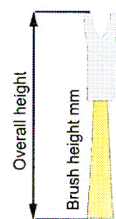

### Economy support brushes

Model		Overall
SE40	€ 11,45	46 mm
SE50	€ 11,45	56 mm
SE60	€ 11,45	66 mm

The sanding strips are designed to fit into NaxoFlex hubs but will fit directly into many other manufacturers e.g Flex-trim, Unisanding, Slipcon, Unosand and many more. In some cases a small adapter or insert is required since keyways vary in dimensions. If you need advice, please feel free to contact us.

Available with 03/04/07/20 mm blades or as a solid blade 00.

Model S32L-S52L

Light support brushes

Model S32H-S42H

Heavy support brushes

NaxoFlex AB, Box 305, SE-593 24 Västervik  
Tel: +46 490 25 75 00 Fax: +46 490 25 75 05  
E-mail: support@naxoflex.se, www.naxoflex.se